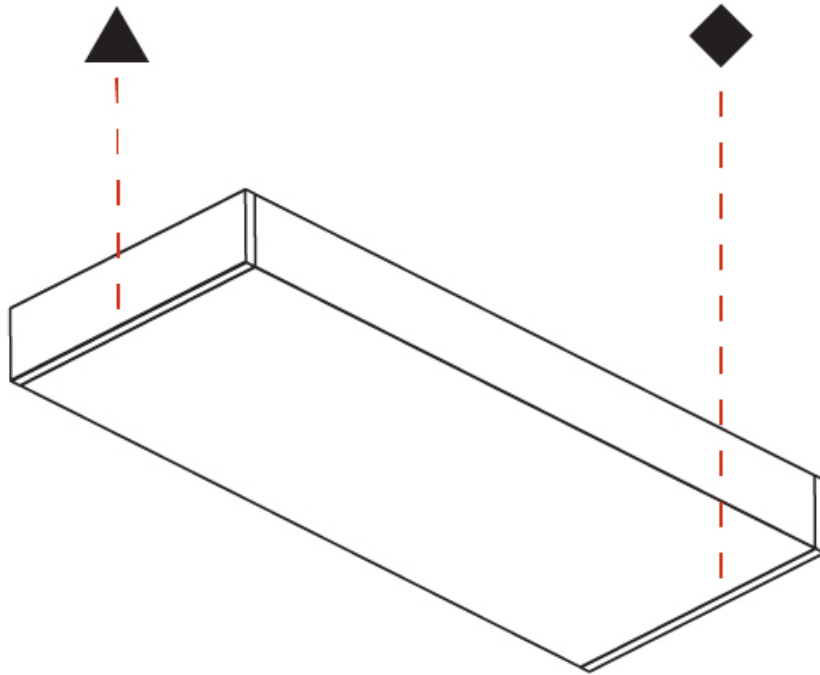

A33287-

PROJECT _____

TYPE _____

SPECIFIER _____

QUANTITY _____

DATE _____

A